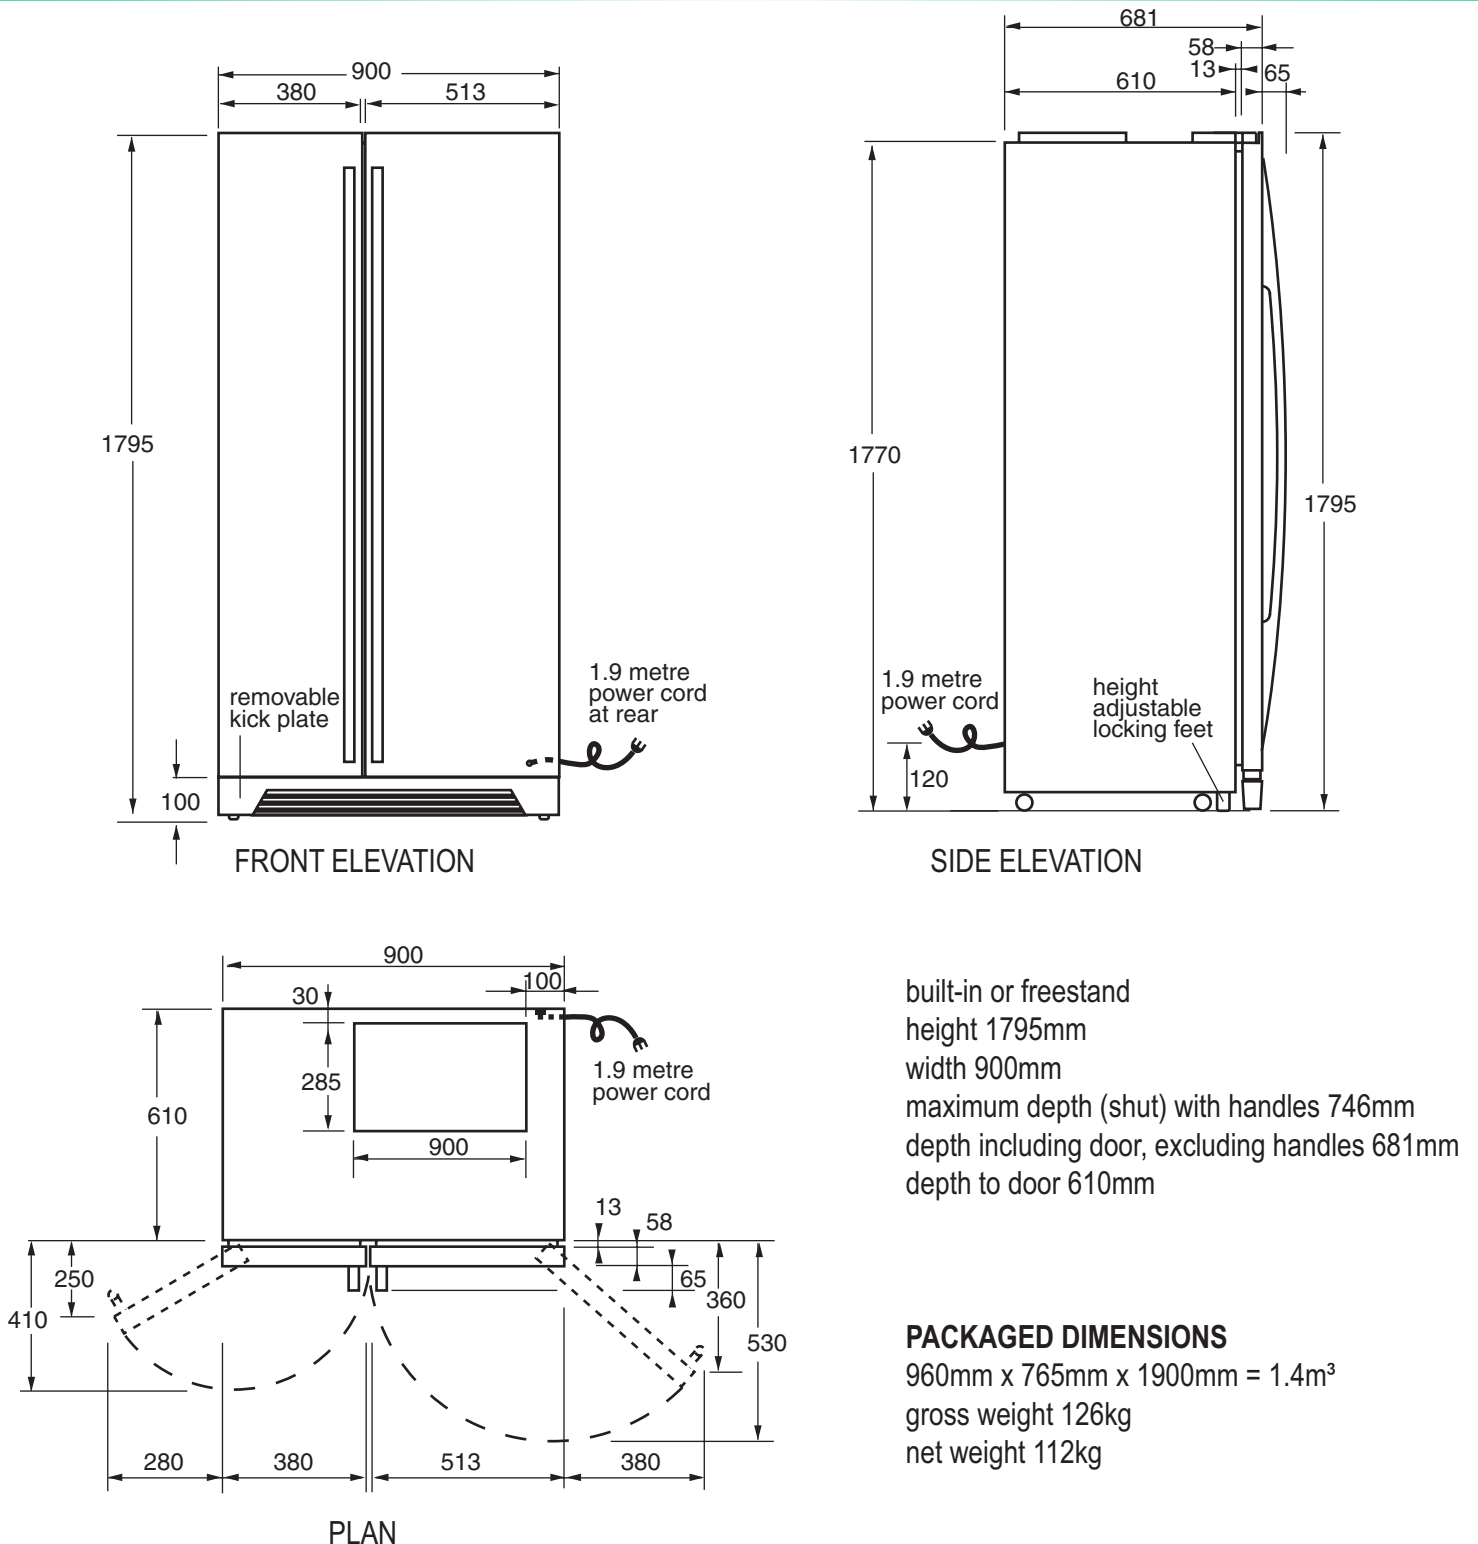

FBS600S

Code 13624
ID161105

618-litre side-by-side, counter depth refrigerator/freezer

- 618 litre (394 litre fridge, 224 litre freezer)
- frost free, twin fans
- digital air flow dynamics — fresh air gusted every five minutes
- climate sensors in refrigerator and freezer for variable fan speeds
- automatic sleep mode — energy conservation
- quiet operation
- exterior side walls in mid-grey textured steel
- BSS — bacteria suppression system — infused silver application to all wall/bin surfaces, gaskets piping and venting
- fungus-free gaskets
- deodoriser
- flat back (coil-free rear surface)
- 360° castors for easy mobility
- door-open audible signal, assisted door closing
- 'formed-in-place' insulation with eco-enviro-friendly C-Pentane
- safety glass shelving
- deep storage door bins
- two ice trays
- chilled meat keeper
- two large vegetable/fruit crispers
- cabinet depth 610mm
- overall 1795mm H x 900mm W x 681mm D (excludes 65mm deep door handles)

omega 

618-litre side-by-side refrigerator/freezer technical specifications

built-in or freestand
 height 1795mm
 width 900mm
 maximum depth (shut) with handles 746mm
 depth including door, excluding handles 681mm
 depth to door 610mm

**PLEASE NOTE: drawings are not to scale.
 They are to assist only.**

**Warning: technical specifications and product sizes can be varied by the manufacturer without notice.
 Cutouts for appliances should only be by physical product measurements. The above inf**