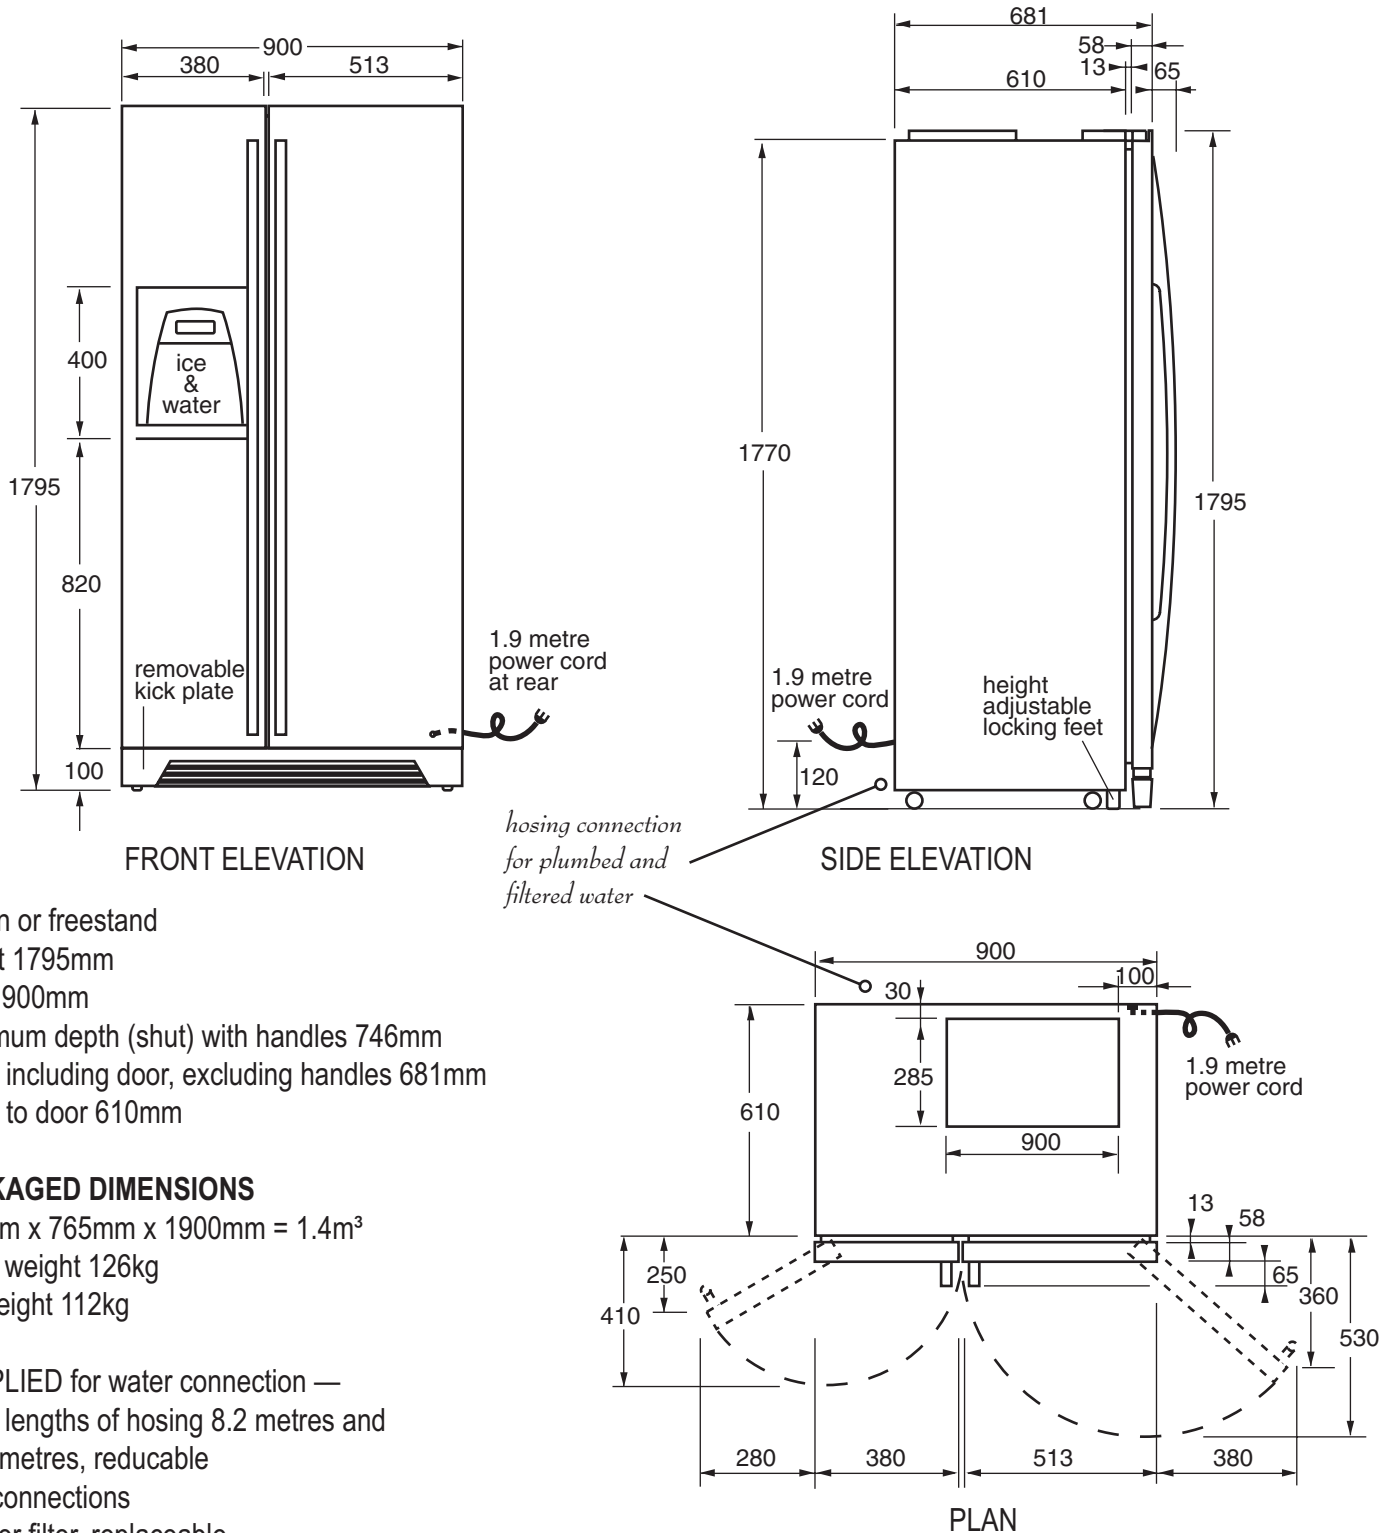

filtered and chilled water

crushed or cubed ice

filter supplied, replaceable, water hoses supplied

cabinet depth

610mm

overall

1795mm H x 900mm W x 681mm D

(excludes 65mm deep door handles)

omega

FBW600S

Code 13612
ID231105

603-litre side-by-side refrigerator/freezer, filtered & chilled water, ice maker technical specifications

built-in or freestanding
height 1795mm
width 900mm
maximum depth (shut) with handles 746mm
depth including door, excluding handles 681mm
depth to door 610mm

PACKAGED DIMENSIONS

960mm x 765mm x 1900mm = 1.4m³
gross weight 126kg
net weight 112kg

SUPPLIED for water connection —

- two lengths of hosing 8.2 metres and 1.5 metres, reducible
- all connections
- water filter, replaceable

The hosing will connect to a mini cistern stop, ie standard domestic kitchen water connection

**PLEASE NOTE: drawings are not to scale.
They are to assist only.**

Warning: technical specifications and product sizes can be varied by the manufacturer without notice.
Cutouts for appliances should only be by physical product measurements. The above information