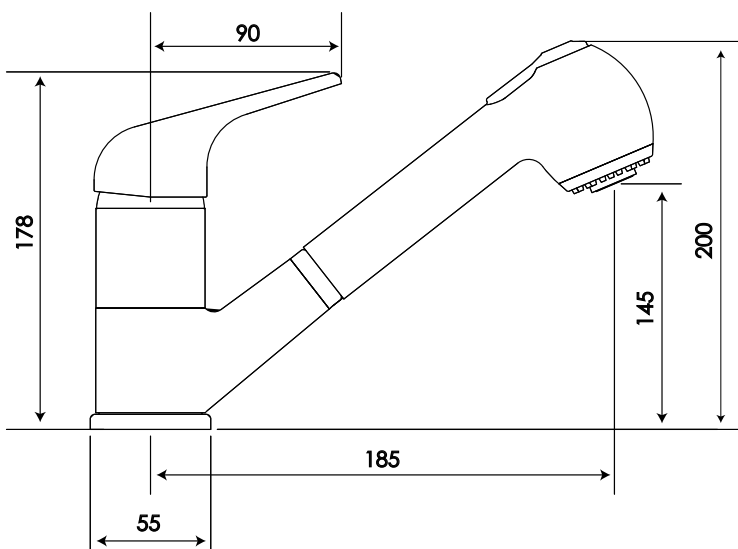

logo pull-out tap

ID230707
code 17402

single lever mixer, pull-out spray, vegetable spray,
stirrup handle, mains pressure

- long-life ceramic disc cartridge
- volume and temperature adjustable
- triple chrome-plating process
- non-splash aerator fitted
- two 10mm compression fittings supplied ($\frac{3}{8}$ " to $\frac{1}{2}$ ")
- heavy-duty DR (dezincification resilient) solid brass construction
- flexible inlet pipes with $\frac{1}{2}$ " connections
- made in China
- five year warranty

NB:

- stirrup handle
- vegetable spray
- 80cm pull-out extension

WELS certificate

registration number	ROOO142D
licence number	0005
relevant standard	AS/NZS 6400:2005
registration	31.01.07
expiration	04.01.12
nominal flow rate	5.56
water efficiency star rating	5

NB: drawings are not to scale — they are to assist only

**Warning: technical specifications and product sizes can be varied by the manufacturer without notice.
Cutouts for appliances should only be by physical product measurements. The above information is indicative only.**