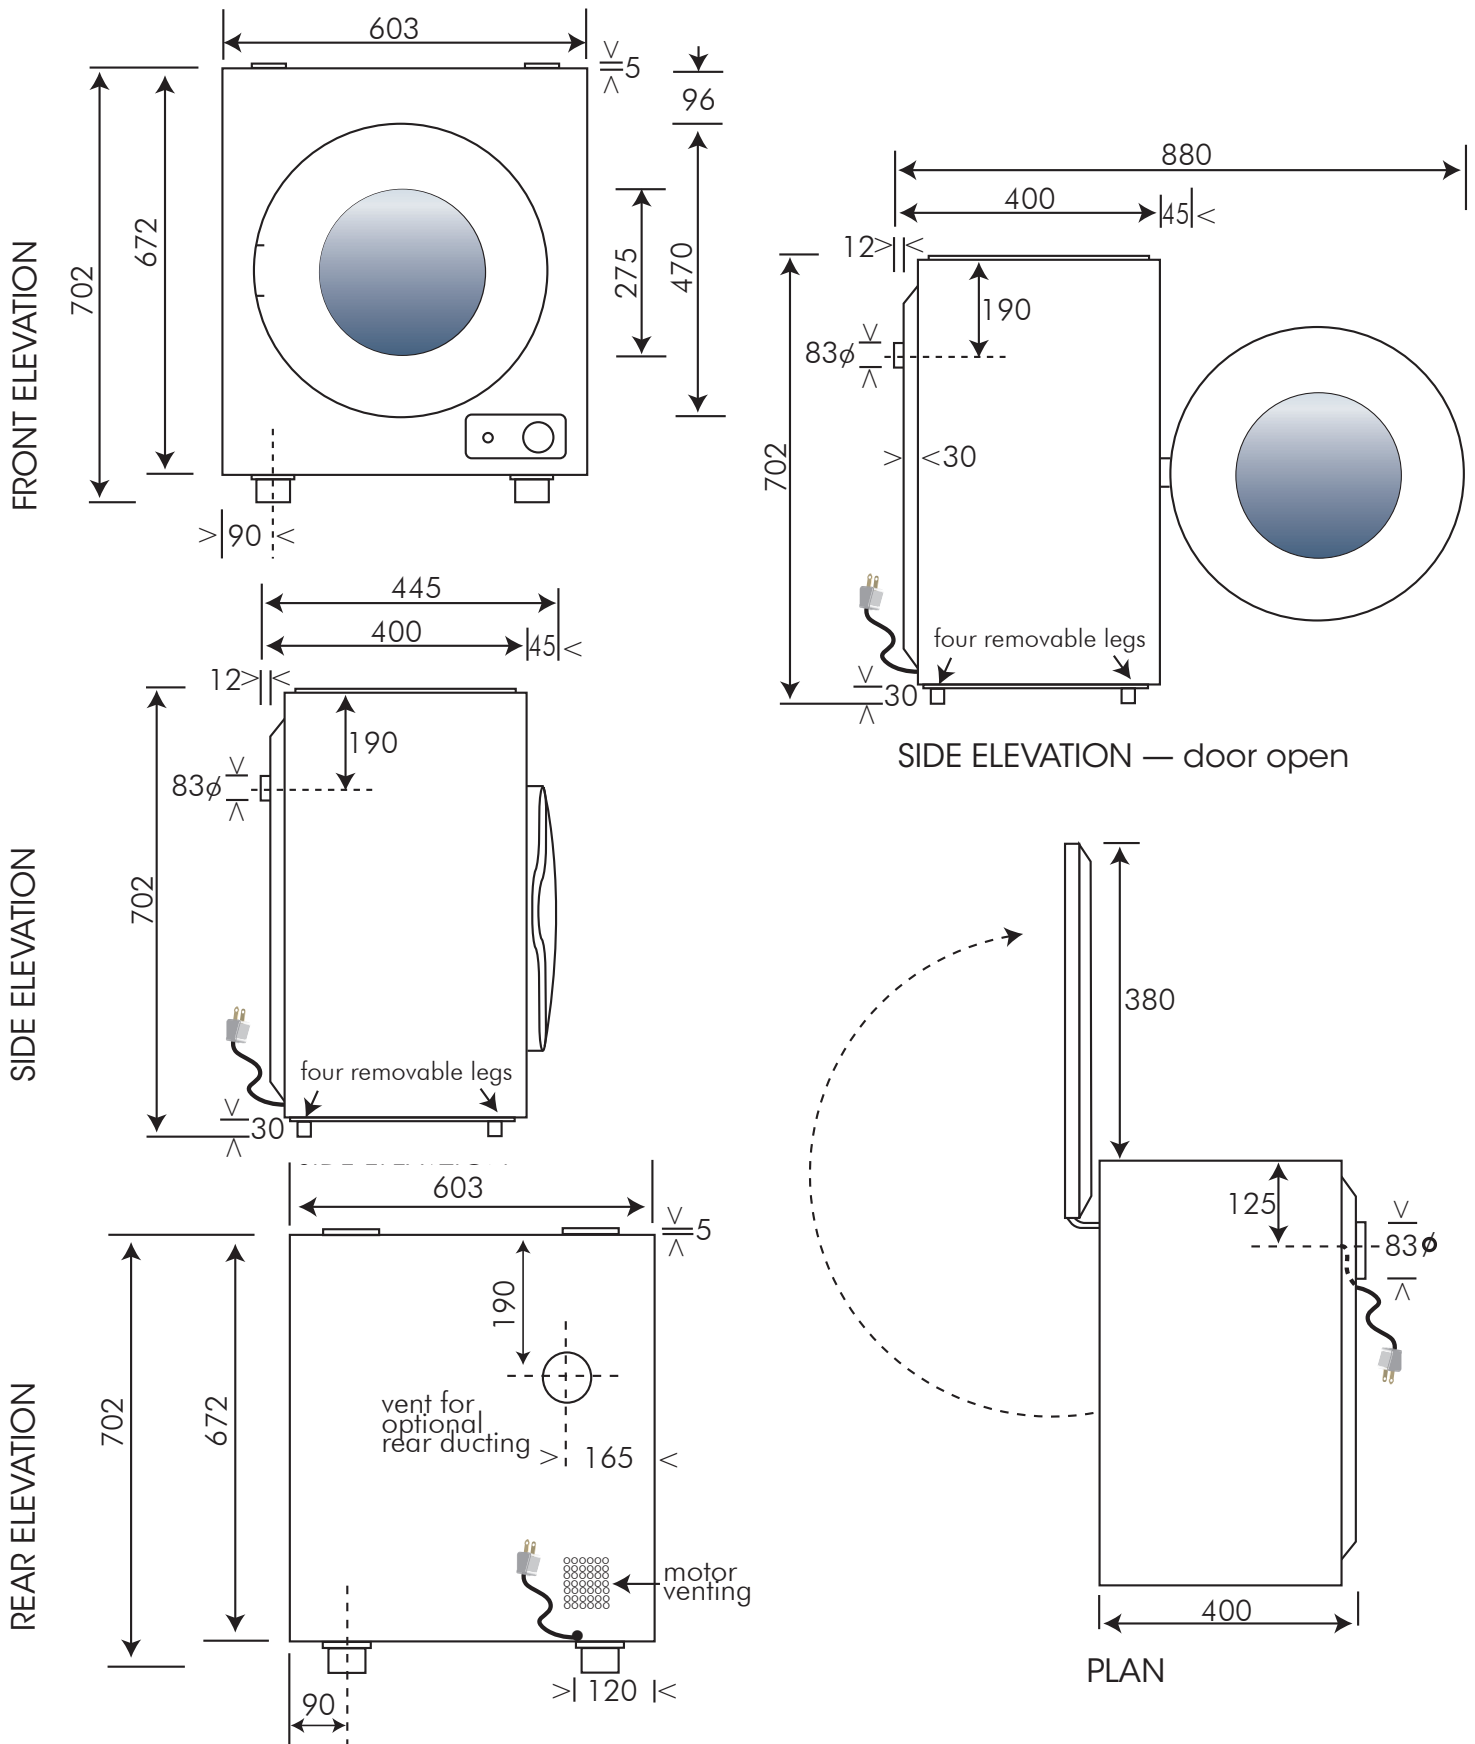

## 4kg vented clothes dryer, freestanding or wallmount

finish	all enamelled white
dimensions	702mmH x 603mmW x 445mmD, includes 4 x removable 30mmH legs
heat settings	two— full heat 1400 watt half heat 735 watt
timers	full heat: 20 minutes half heat: 120 minutes ambient: 80 minutes refresh: 20 minutes
filters	rear of drum — removable to clean front below door — removable to clean
direct ducting	rear vent for optional fitment of supplied flexible ducting kit
drum rotation	one way
wallmount	mounting kit supplied

---

elements	735 watt 600 watt
motor	65 watt
total wattage	1400 watt
current	5.84 amps
power cord	connected 2.2 metre with 3-pin 10 amp plug
electricity supply	240 volt, 50 Hz
electrical connection	10 amp GPO
gross weight	22.5kg
net weight	20.0kg
packaged dimensions	470mm x 640mm x 760mm = 0.23m <sup>3</sup>

# OCD40WA

code OCD40WA  
ID221008

4kg vented clothes dryer, freestanding or wallmount

These drawings are not to scale — they are to assist only

Warning: technical specifications and product sizes can be varied by the manufacturer without notice. Cutouts for appliances should only be by physical product measurements. The above information is indicative only.