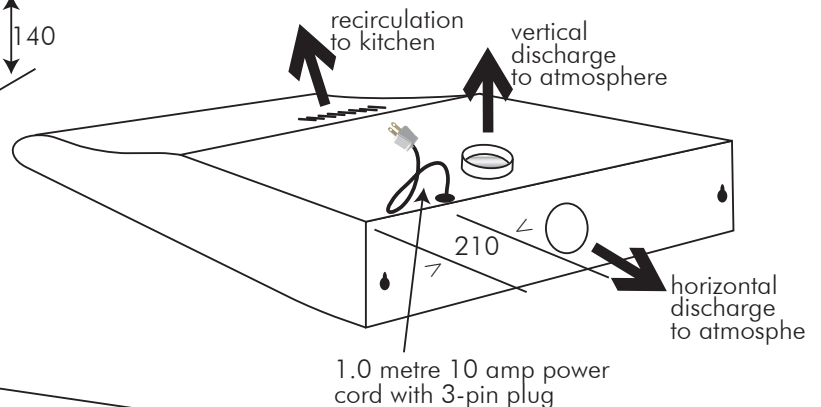

ORF6X

ID011208
code ORF6X

60cm freestanding or built-in rangehood,
stainless steel

actual size	595mmW x 140mmH x 500mmD
finish	stainless steel
installation	built into cupboard line for freemount onto wall
motor	120 watt
speeds	3, separate buttons plus OFF button
illumination	2 x 40 watt incandescent SES tubular, separate ON/OFF button
noise level	39-62 dBA
capacity	210 cubic metres/hour net 270 cubic metres/hour gross
filtration	2 x 4-ply aluminium grease filters — removable, washable
air extraction	recirculation or top direct duct to atmosphere or rear direct duct to atmosphere
ducting required	120mm diameter spigot supplied for ducting
warranty	two years parts and labour

1.0 metre 10 amp power
cord with 3-pin plug

NB: these drawings are not to scale — they are to assist only

WARNING: technical specifications and product sizes can be varied by the manufacturer without notice. Cutouts for appliances should only be by physical product measurements. The above information is indicative only.