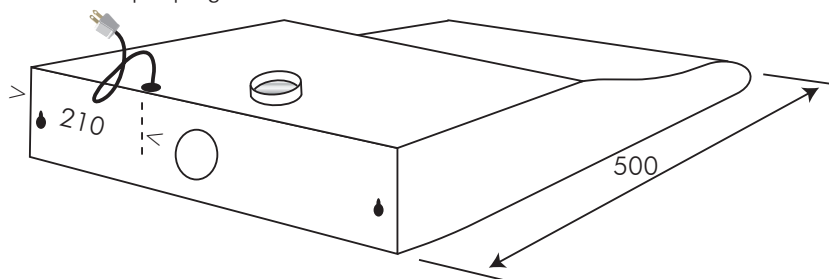

ORF6X

ID011208
code ORF6X

60cm freestanding or built-in rangehood,
stainless steel

actual size	595mmW x 140mmH x 500mmD
finish	stainless steel
installation	built into cupboard line for freemount onto wall
motor	120 watt
speeds	3, separate buttons plus OFF button
illumination	2 x 40 watt incandescent SES tubular, separate ON/OFF button
noise level	39-62 dBA
capacity	210 cubic metres/hour net 270 cubic metres/hour gross
filtration	2 x 4-ply aluminium grease filters — removable, washable
air extraction	recirculation or top direct duct to atmosphere or rear direct duct to atmosphere
ducting required	120mm diameter spigot supplied for ducting
warranty	two years parts and labour

1.0 metre 10 amp power
cord with 3-pin plug

NB: these drawings are not to scale — they are to assist only

WARNING: technical specifications and product sizes can be varied by the manufacturer without notice. Cutouts for appliances should only be by physical product measurements. The above information is indicative only.