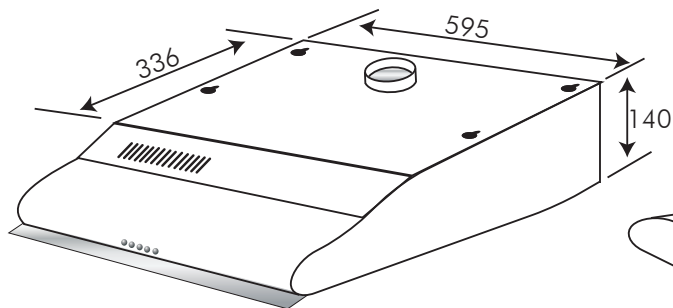

ORF6X

ID011208
code ORF6X

60cm freestanding or built-in rangehood,
stainless steel

actual size	595mmW x 140mmH x 500mmD
finish	stainless steel
installation	built into cupboard line for freemount onto wall
motor	120 watt
speeds	3, separate buttons plus OFF button
illumination	2 x 40 watt incandescent SES tubular, separate ON/OFF button
noise level	39-62 dBA
capacity	210 cubic metres/hour net 270 cubic metres/hour gross
filtration	2 x 4-ply aluminium grease filters — removable, washable
air extraction	recirculation or top direct duct to atmosphere or rear direct duct to atmosphere
ducting required	120mm diameter spigot supplied for ducting
warranty	two years parts and labour

1.0 metre 10 amp power
cord with 3-pin plug

NB: these drawings are not to scale — they are to assist only

WARNING: technical specifications and product sizes can be varied by the manufacturer without notice. Cutouts for appliances should only be by physical product measurements. The above information is indicative only.