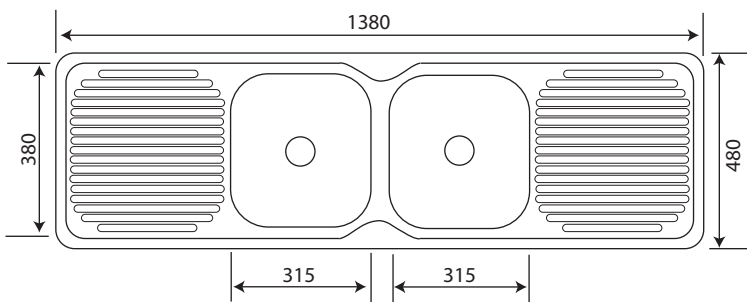

please note

available with or without taphole

actual size 1380mmW x 480mmD x 170mmH bowl
two main bowls/two drainers
all polished stainless steel, 0.8mm gauge
20.35 litre bowl capacities each
designer plug and waste unit supplied for each bowl
90mm diameter waste holes suitable for food waste disposal unit

radiused corners for universal design appeal
anti-drum, sound insulation applied to underside of bowl and drainer
rolled edging for perfect hygienic sealing to benchtop
clips and seal supplied in separate carton
platform space for water filter spout installation

NB: cutout template supplied within package

NB: drawings are not to scale — they are to assist only

optional accessories

ST212 stainless steel drainer tray to cover either bowl

SB212 stainless steel crockery basket for either bowl and drainer

CB212 timber chopping board for either bowl

optional taps

all for mains pressure, all chrome

elba slimline,
code 17401

logo MKII,
code 4014/1

logo pullout with vegetable
spray, code 17402

logo squareline,
code 17403