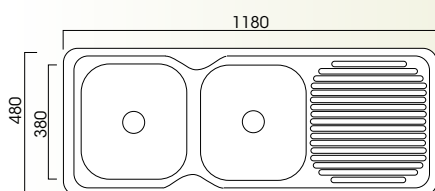

# sinks

2339S

- all polished stainless steel
- single bowl sink + drainer
- 21.33 litre
- left or right-hand bowl
- designer plug/waste unit supplied
- 780mmW x 480mmD x 170mm bowl height

1365D

- all polished stainless steel
- main bowl + 0.65 auxiliary bowl + drainer
- 21.3 litre and 7.0 litre
- left or right-hand main bowl
- 2 x designer plug/waste units supplied
- 980mmW x 480mmD x 170mm and 130mm bowl heights
- NB: taphole on request for either left or right-hand bowl configuration

NH356S

- all polished stainless steel
- main bowl + 0.5 auxiliary bowl + drainer
- 20.35 litre and 6.0 litre
- left or right-hand main bowl
- 2 x designer plug/waste units supplied
- 890mmW x 480mmD x 170mm and 130mm bowl heights
- NB: taphole on request for either left or right-hand bowl configuration

- all polished stainless steel
- main bowl + 0.75 auxiliary bowl + drainer
- 20.35 litre and 11.6 litre capacities
- left or right-hand main bowl
- 2 x designer plug/waste units supplied
- 1080mmW x 480mmD x 170mm and 150mm bowl heights
- NB: taphole on request for either left or right-hand bowl configuration

**NH357S**

- all polished stainless steel
- 2 x equal-size main bowls + single drainer
- 20.35 litre each bowl
- left or right-hand outer bowl
- 2 x designer plug/waste units supplied
- 1180mmW x 480mmD x 170mm bowl heights
- NB: taphole on request for either left or right-hand bowl configuration