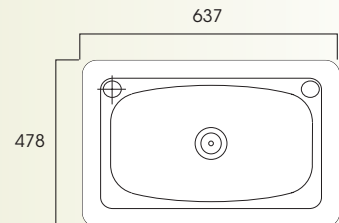

- all polished stainless steel
- main bowl + 0.75 auxiliary bowl + drainer
- 20.35 litre and 11.6 litre capacities
- left or right-hand main bowl
- 2 x designer plug/waste units supplied
- 1080mmW x 480mmD x 170mm and 150mm bowl heights
- NB: taphole on request for either left or right-hand bowl configuration

**NH357S**

- all polished stainless steel
- 2 x equal-size main bowls + single drainer
- 20.35 litre each bowl
- left or right-hand outer bowl
- 2 x designer plug/waste units supplied
- 1180mmW x 480mmD x 170mm bowl heights
- NB: taphole on request for either left or right-hand bowl configuration

# sinks

2219C

- polished stainless steel
- topmount, round bowl
- 430mm dia x 170mmH
- 410mm dia cutout
- 17.7 litre capacity
- designer plug/waste supplied

2617C

- polished stainless steel
- topmount, twin round bowls
- 16.7 litre capacity each bowl
- 2 x designer plug/waste reducers supplied
- 850mmW x 450mmD x 179mmH

OLI45

- polished stainless steel laundry tub
- 45-litre bowl capacity
- designer plug/waste unit supplied
- two prepunched by-pass/tapholes
- stainless steel dress cap for redundant hole
- 637mmW x 478mmD x 230mmH