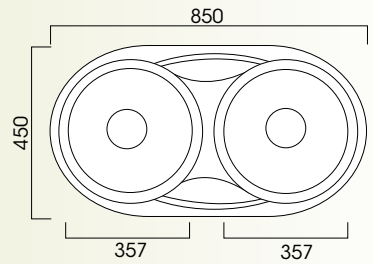

**NH357S**

- all polished stainless steel
- 2 x equal-size main bowls + single drainer
- 20.35 litre each bowl
- left or right-hand outer bowl
- 2 x designer plug/waste units supplied
- 1180mmW x 480mmD x 170mm bowl heights
- NB: taphole on request for either left or right-hand bowl configuration

# sinks

2219C

- polished stainless steel
- topmount, round bowl
- 430mm dia x 170mmH
- 410mm dia cutout
- 17.7 litre capacity
- designer plug/waste supplied

2617C

- polished stainless steel
- topmount, twin round bowls
- 16.7 litre capacity each bowl
- 2 x designer plug/waste reducers supplied
- 850mmW x 450mmD x 179mmH

OLI45

- polished stainless steel laundry tub
- 45-litre bowl capacity
- designer plug/waste unit supplied
- two prepunched by-pass/tapholes
- stainless steel dress cap for redundant hole
- 637mmW x 478mmD x 230mmH