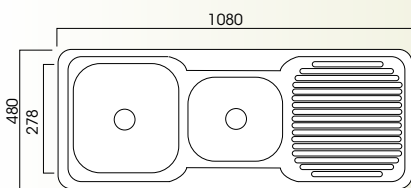

# sinks

2339S

- all polished stainless steel
- single bowl sink + drainer
- 21.33 litre
- left or right-hand bowl
- designer plug/waste unit supplied
- 780mmW x 480mmD x 170mm bowl height

1365D

- all polished stainless steel
- main bowl + 0.65 auxiliary bowl + drainer
- 21.3 litre and 7.0 litre
- left or right-hand main bowl
- 2 x designer plug/waste units supplied
- 980mmW x 480mmD x 170mm and 130mm bowl heights
- NB: taphole on request for either left or right-hand bowl configuration

NH356S

- all polished stainless steel
- main bowl + 0.5 auxiliary bowl + drainer
- 20.35 litre and 6.0 litre
- left or right-hand main bowl
- 2 x designer plug/waste units supplied
- 890mmW x 480mmD x 170mm and 130mm bowl heights
- NB: taphole on request for either left or right-hand bowl configuration

- all polished stainless steel
- main bowl + 0.75 auxiliary bowl + drainer
- 20.35 litre and 11.6 litre capacities
- left or right-hand main bowl
- 2 x designer plug/waste units supplied
- 1080mmW x 480mmD x 170mm and 150mm bowl heights
- NB: taphole on request for either left or right-hand bowl configuration

**NH357S**

- all polished stainless steel
- 2 x equal-size main bowls + single drainer
- 20.35 litre each bowl
- left or right-hand outer bowl
- 2 x designer plug/waste units supplied
- 1180mmW x 480mmD x 170mm bowl heights
- NB: taphole on request for either left or right-hand bowl configuration