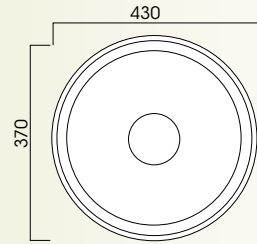

- all polished stainless steel
- main bowl + 0.75 auxiliary bowl + drainer
- 20.35 litre and 11.6 litre capacities
- left or right-hand main bowl
- 2 x designer plug/waste units supplied
- 1080mmW x 480mmD x 170mm and 150mm bowl heights
- NB: taphole on request for either left or right-hand bowl configuration

**NH357S**

- all polished stainless steel
- 2 x equal-size main bowls + single drainer
- 20.35 litre each bowl
- left or right-hand outer bowl
- 2 x designer plug/waste units supplied
- 1180mmW x 480mmD x 170mm bowl heights
- NB: taphole on request for either left or right-hand bowl configuration

**NH359S**

- all polished stainless steel
- 2 x equal-size main bowls and drainers
- 20.35 litre each bowl
- 2 x designer plug/waste units supplied
- 1380mmW x 480mmD x 170mm bowl heights
- NB: taphole on request

# sinks

2219C

- polished stainless steel
- topmount, round bowl
- 430mm dia x 170mmH
- 410mm dia cutout
- 17.7 litre capacity
- designer plug/waste supplied

2617C

- polished stainless steel
- topmount, twin round bowls
- 16.7 litre capacity each bowl
- 2 x designer plug/waste reducers supplied
- 850mmW x 450mmD x 179mmH