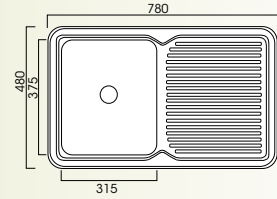

# sinks

2339S

- all polished stainless steel
- single bowl sink + drainer
- 21.33 litre
- left or right-hand bowl
- designer plug/waste unit supplied
- 780mmW x 480mmD x 170mm bowl height

1365D

- all polished stainless steel
- main bowl + 0.65 auxiliary bowl + drainer
- 21.3 litre and 7.0 litre
- left or right-hand main bowl
- 2 x designer plug/waste units supplied
- 980mmW x 480mmD x 170mm and 130mm bowl heights
- NB: taphole on request for either left or right-hand bowl configuration

NH356S

- all polished stainless steel
- main bowl + 0.5 auxiliary bowl + drainer
- 20.35 litre and 6.0 litre
- left or right-hand main bowl
- 2 x designer plug/waste units supplied
- 890mmW x 480mmD x 170mm and 130mm bowl heights
- NB: taphole on request for either left or right-hand bowl configuration

- all polished stainless steel
- main bowl + 0.75 auxiliary bowl + drainer
- 20.35 litre and 11.6 litre capacities
- left or right-hand main bowl
- 2 x designer plug/waste units supplied
- 1080mmW x 480mmD x 170mm and 150mm bowl heights
- NB: taphole on request for either left or right-hand bowl configuration

**NH357S**

- all polished stainless steel
- 2 x equal-size main bowls + single drainer
- 20.35 litre each bowl
- left or right-hand outer bowl
- 2 x designer plug/waste units supplied
- 1180mmW x 480mmD x 170mm bowl heights
- NB: taphole on request for either left or right-hand bowl configuration