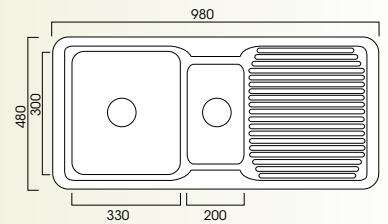

# sinks

2339S

- all polished stainless steel
- single bowl sink + drainer
- 21.33 litre
- left or right-hand bowl
- designer plug/waste unit supplied
- 780mmW x 480mmD x 170mm bowl height

1365D

- all polished stainless steel
- main bowl + 0.65 auxiliary bowl + drainer
- 21.3 litre and 7.0 litre
- left or right-hand main bowl
- 2 x designer plug/waste units supplied
- 980mmW x 480mmD x 170mm and 130mm bowl heights
- NB: taphole on request for either left or right-hand bowl configuration

NH356S

- all polished stainless steel
- main bowl + 0.5 auxiliary bowl + drainer
- 20.35 litre and 6.0 litre
- left or right-hand main bowl
- 2 x designer plug/waste units supplied
- 890mmW x 480mmD x 170mm and 130mm bowl heights
- NB: taphole on request for either left or right-hand bowl configuration

- all polished stainless steel
- main bowl + 0.75 auxiliary bowl + drainer
- 20.35 litre and 11.6 litre capacities
- left or right-hand main bowl
- 2 x designer plug/waste units supplied
- 1080mmW x 480mmD x 170mm and 150mm bowl heights
- NB: taphole on request for either left or right-hand bowl configuration

**NH357S**

- all polished stainless steel
- 2 x equal-size main bowls + single drainer
- 20.35 litre each bowl
- left or right-hand outer bowl
- 2 x designer plug/waste units supplied
- 1180mmW x 480mmD x 170mm bowl heights
- NB: taphole on request for either left or right-hand bowl configuration