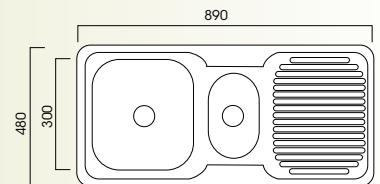

# sinks

2339S

- all polished stainless steel
- single bowl sink + drainer
- 21.33 litre
- left or right-hand bowl
- designer plug/waste unit supplied
- 780mmW x 480mmD x 170mm bowl height

1365D

- all polished stainless steel
- main bowl + 0.65 auxiliary bowl + drainer
- 21.3 litre and 7.0 litre
- left or right-hand main bowl
- 2 x designer plug/waste units supplied
- 980mmW x 480mmD x 170mm and 130mm bowl heights
- NB: taphole on request for either left or right-hand bowl configuration

NH356S

- all polished stainless steel
- main bowl + 0.5 auxiliary bowl + drainer
- 20.35 litre and 6.0 litre
- left or right-hand main bowl
- 2 x designer plug/waste units supplied
- 890mmW x 480mmD x 170mm and 130mm bowl heights
- NB: taphole on request for either left or right-hand bowl configuration

- all polished stainless steel
- main bowl + 0.75 auxiliary bowl + drainer
- 20.35 litre and 11.6 litre capacities
- left or right-hand main bowl
- 2 x designer plug/waste units supplied
- 1080mmW x 480mmD x 170mm and 150mm bowl heights
- NB: taphole on request for either left or right-hand bowl configuration

**NH357S**

- all polished stainless steel
- 2 x equal-size main bowls + single drainer
- 20.35 litre each bowl
- left or right-hand outer bowl
- 2 x designer plug/waste units supplied
- 1180mmW x 480mmD x 170mm bowl heights
- NB: taphole on request for either left or right-hand bowl configuration