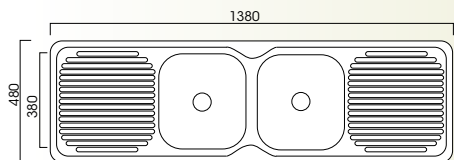

NH356S

- all polished stainless steel
- main bowl + 0.5 auxiliary bowl + drainer
- 20.35 litre and 6.0 litre
- left or right-hand main bowl
- 2 x designer plug/waste units supplied
- 890mmW x 480mmD x 170mm and 130mm bowl heights
- NB: taphole on request for either left or right-hand bowl configuration

- all polished stainless steel
- main bowl + 0.75 auxiliary bowl + drainer
- 20.35 litre and 11.6 litre capacities
- left or right-hand main bowl
- 2 x designer plug/waste units supplied
- 1080mmW x 480mmD x 170mm and 150mm bowl heights
- NB: taphole on request for either left or right-hand bowl configuration

**NH357S**

- all polished stainless steel
- 2 x equal-size main bowls + single drainer
- 20.35 litre each bowl
- left or right-hand outer bowl
- 2 x designer plug/waste units supplied
- 1180mmW x 480mmD x 170mm bowl heights
- NB: taphole on request for either left or right-hand bowl configuration

**NH359S**

- all polished stainless steel
- 2 x equal-size main bowls and drainers
- 20.35 litre each bowl
- 2 x designer plug/waste units supplied
- 1380mmW x 480mmD x 170mm bowl heights
- NB: taphole on request