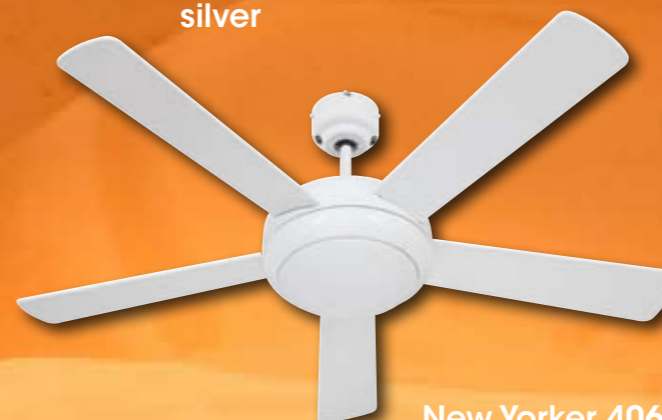

New Yorker 40627,
silver