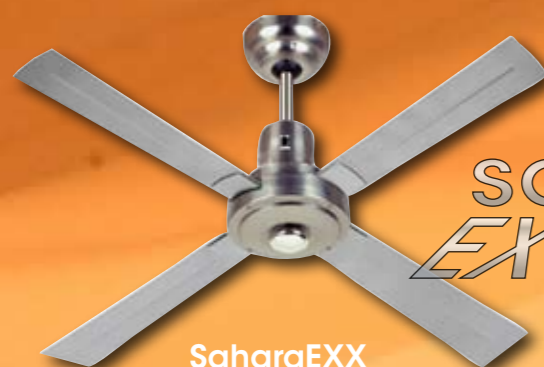

casablanca deluxe

120cm four blades

2 year warranty
on motor, parts
and labour

available in white, silver or stainless steel

metal blade

OCF120WMA

- new season styling
- summer/winter switch (reversible motor)
- light adaptable
- double-insulated 3-speed controller or remote control
- independent on/off light switch
- two double-sided bearings
- quiet, efficient, tropical rated

New Yorker 40627,
silver

Seattle 40619,
silver

New Yorker 40626,
white enamel

Seattle 40620,
white enamel

SaharaEXX
(stainless steel)

sahara EXTREME

SaharaEXW
(white)

LCD remote control,
model 0452

Little Max 40629,
silver

SPECIAL FEATURES — sahara EXTREME

- 120cm four-blade ceiling fan
- triple-coated (316 MARINE GRADE) stainless steel blades
- triple-coated, highly-polished stainless steel MOTOR — extra hard-waring for long life
- 17° high-performance blade angle
- NEW powerful whisper-quiet motor
- reverse switch included to increase heating efficiency in winter
- wall switch with 3-speed control and on/off light switch
- 7 year warranty on motor only
- 2 year warranty parts and labour