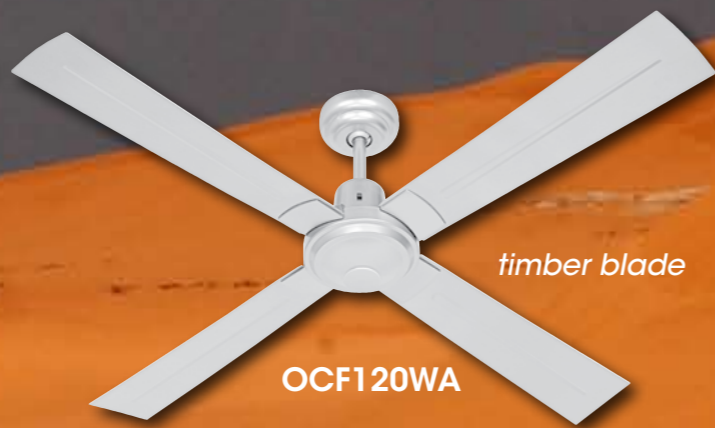

casablanca deluxe

120cm four blades

2 year warranty
on motor, parts
and labour

available in white, silver or stainless steel

metal blade

OCF120WMA

- new season styling
- summer/winter switch (reversible motor)
- light adaptable
- double-insulated 3-speed controller or remote control
- independent on/off light switch
- two double-sided bearings
- quiet, efficient, tropical rated

timber blade

OCF120WA

OCF120WA	white gloss UV
OCF120SA	silver gloss UV
OCF120WMA	white metal blades
OCF120XA	stainless steel
OCF120WLA	white gloss UV clipper
OCF120SLA	silver gloss UV clipper
OCF120WRLA	white gloss UV clipper remote
OCF120SRLA	silver gloss UV clipper remote
OCF120WRA	white gloss UV remote
OCF120SRA	silver gloss UV remote

extension downrod assemblies complete
with 4-wire loom — 90cm long

	CASADRX stainless steel
	CASADRS silver
	CASADRW white

casablanca zephyr

120cm three blades

Zephyr 6901/5,
white enamel

6901/5 white | 3 x 120cm aerodynamic metal blades

Little Max 40629,
silver

SPECIAL FEATURES — sahara EXTREME

- 120cm four-blade ceiling fan
- triple-coated (316 MARINE GRADE) stainless steel blades
- triple-coated, highly-polished stainless steel MOTOR — extra hard-waring for long life
- 17° high-performance blade angle
- NEW powerful whisper-quiet motor
- reverse switch included to increase heating efficiency in winter
- wall switch with 3-speed control and on/off light switch
- 7 year warranty on motor only
- 2 year warranty parts and labour