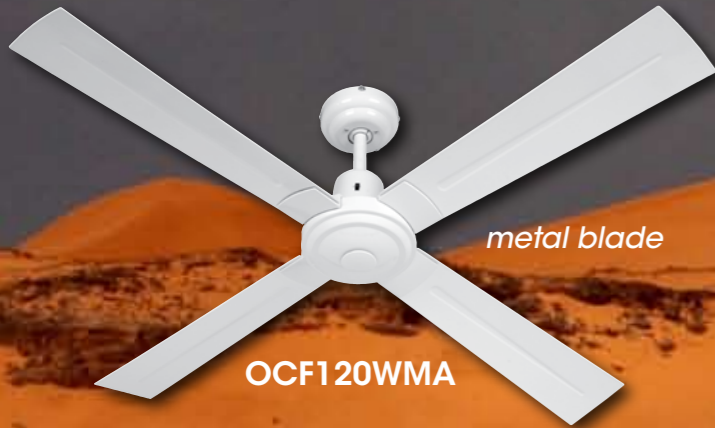

casablanca deluxe

120cm four blades

2 year warranty
on motor, parts
and labour

available in white, silver or stainless steel

metal blade

OCF120WMA

- new season styling
- summer/winter switch (reversible motor)
- light adaptable
- double-insulated 3-speed controller or remote control
- independent on/off light switch
- two double-sided bearings
- quiet, efficient, tropical rated

timber blade

OCF120WA

OCF120WA	white gloss UV
OCF120SA	silver gloss UV
OCF120WMA	white metal blades
OCF120XA	stainless steel
OCF120WLA	white gloss UV clipper
OCF120SLA	silver gloss UV clipper
OCF120WRLA	white gloss UV clipper remote
OCF120SRLA	silver gloss UV clipper remote
OCF120WRA	white gloss UV remote
OCF120SRA	silver gloss UV remote

extension downrod assemblies complete
with 4-wire loom — 90cm long

	CASADRX stainless steel
	CASADRS silver
	CASADRW white

casablanca zephyr

120cm three blades

Zephyr 6901/5,
white enamel

6901/5 white | 3 x 120cm aerodynamic metal blades