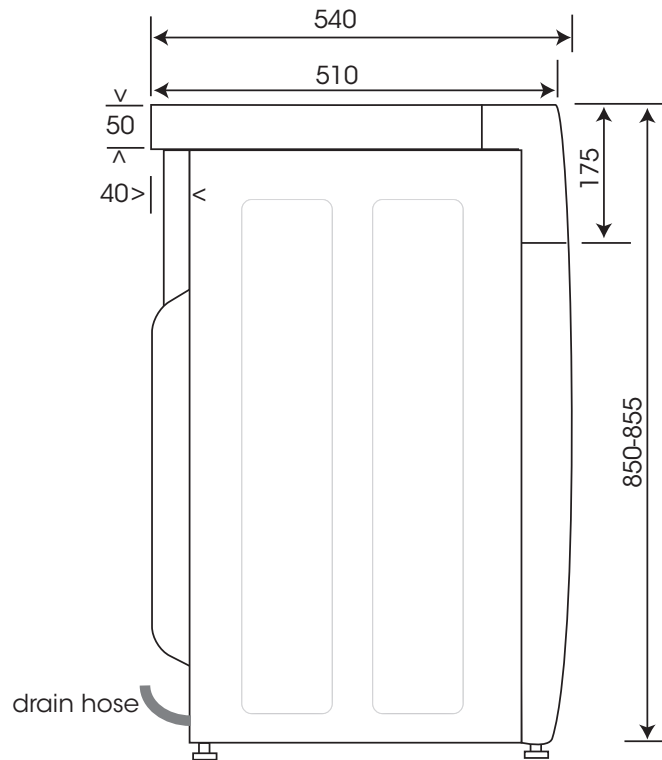

SIDE ELEVATION