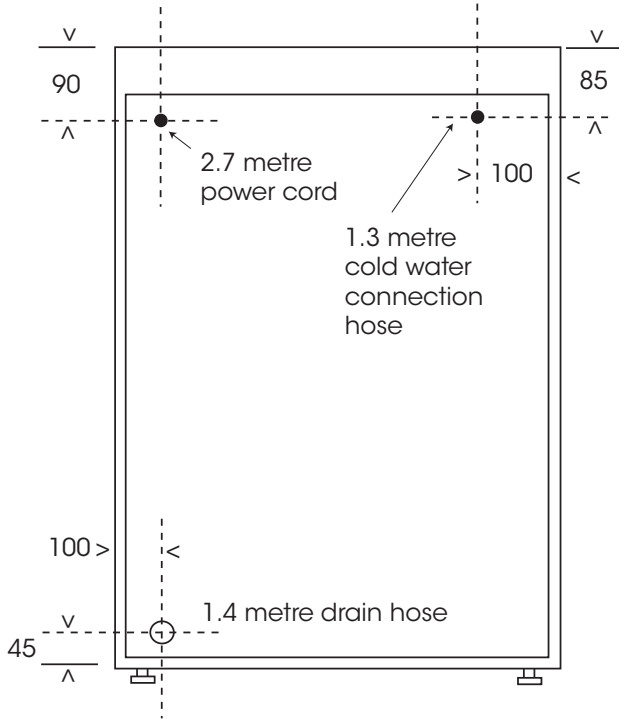

REAR ELEVATION — UTILITIES