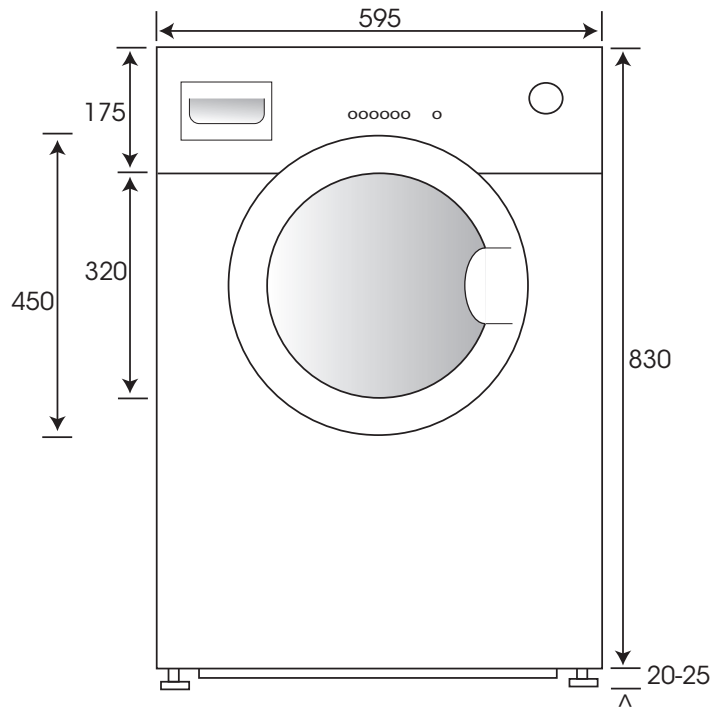

FRONT ELEVATION