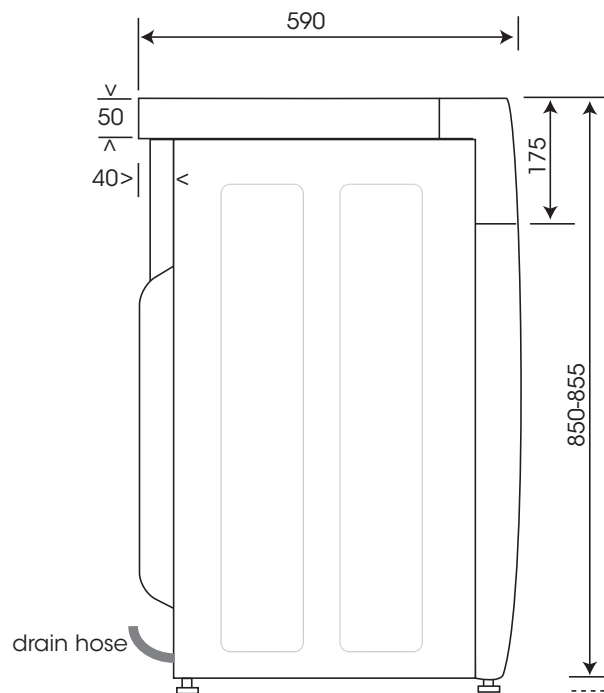

SIDE ELEVATION