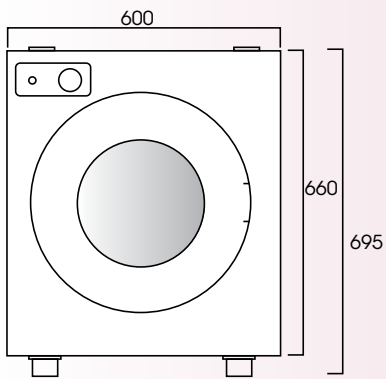

laundry

OWD6000WA

- white enamel
- 6kg dry weight washer
- 3kg dry weight equivalent dryer
- 16 wash programs
- 7 wash temperatures
- 5 spin speeds
- delay start selection: one, two, four, eight hours
- optional selections: prewash, intense wash, extra rinse
- condensor drying
- 60 litre water consumption on Daily program at 40°C and 1200 rpm
- 850mmH x 595mmW x 540mmD

OWD8000WA

- white enamel
- 8kg dry weight washer
- 4kg dry weight equivalent dryer
- 16 wash programs
- 7 wash temperatures
- 5 spin speeds
- delay start selection: one, two, four, eight hours
- optional selections: prewash, intense wash, extra rinse
- condensor drying
- 60 litre water consumption on Daily program at 40°C and 1200 rpm
- 850mmH x 595mmW x 590mmD

- white enamel
- 4kg vented clothes dryer
- freestanding or wallmount (kit supplied)
- two heat settings: full 1400W, half 735W
- timer
- one-way drum rotation
- filters: rear of drum, front below door
- direct ducting option: rear vent, flexible duct supplied
- 695mmH x 600mmW x 445mmD (height includes 4 x 30mmH removable legs)