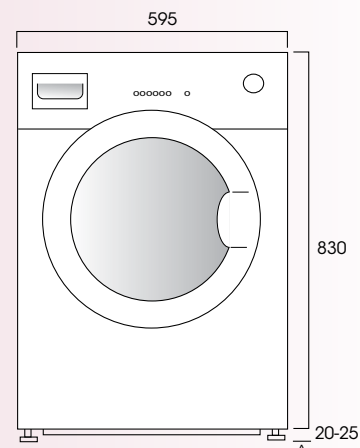

LAUNDRY

Omega Appliances has introduced a range of Easy Logic laundry appliances comprising two condensor washer dryers that make a considerable contribution to our individual planetary responsibilities. Each appliance is both a front-load washing machine and tumble dryer in the one appliance — and yet a full 8kg load can be washed in about half the water used in many top-loading machines.

laundry

OWD6000WA

- white enamel
- 6kg dry weight washer
- 3kg dry weight equivalent dryer
- 16 wash programs
- 7 wash temperatures
- 5 spin speeds
- delay start selection: one, two, four, eight hours
- optional selections: prewash, intense wash, extra rinse
- condensor drying
- 60 litre water consumption on Daily program at 40°C and 1200 rpm
- 850mmH x 595mmW x 540mmD

OWD8000WA

- white enamel
- 8kg dry weight washer
- 4kg dry weight equivalent dryer
- 16 wash programs
- 7 wash temperatures
- 5 spin speeds
- delay start selection: one, two, four, eight hours
- optional selections: prewash, intense wash, extra rinse
- condensor drying
- 60 litre water consumption on Daily program at 40°C and 1200 rpm
- 850mmH x 595mmW x 590mmD

- white enamel
- 4kg vented clothes dryer
- freestanding or wallmount (kit supplied)
- two heat settings: full 1400W, half 735W
- timer
- one-way drum rotation
- filters: rear of drum, front below door
- direct ducting option: rear vent, flexible duct supplied
- 695mmH x 600mmW x 445mmD (height includes 4 x 30mmH removable legs)