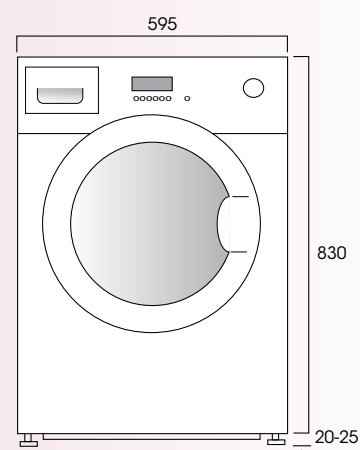

LAUNDRY

Omega Appliances has introduced a range of Easy Logic laundry appliances comprising two condensor washer dryers that make a considerable contribution to our individual planetary responsibilities. Each appliance is both a front-load washing machine and tumble dryer in the one appliance — and yet a full 8kg load can be washed in about half the water used in many top-loading machines.

laundry

OWD6000WA

- white enamel
- 6kg dry weight washer
- 3kg dry weight equivalent dryer
- 16 wash programs
- 7 wash temperatures
- 5 spin speeds
- delay start selection: one, two, four, eight hours
- optional selections: prewash, intense wash, extra rinse
- condensor drying
- 60 litre water consumption on Daily program at 40°C and 1200 rpm
- 850mmH x 595mmW x 540mmD

OWD8000WA

- white enamel
- 8kg dry weight washer
- 4kg dry weight equivalent dryer
- 16 wash programs
- 7 wash temperatures
- 5 spin speeds
- delay start selection: one, two, four, eight hours
- optional selections: prewash, intense wash, extra rinse
- condensor drying
- 60 litre water consumption on Daily program at 40°C and 1200 rpm
- 850mmH x 595mmW x 590mmD

- white enamel
- 4kg vented clothes dryer
- freestanding or wallmount (kit supplied)
- two heat settings: full 1400W, half 735W
- timer
- one-way drum rotation
- filters: rear of drum, front below door
- direct ducting option: rear vent, flexible duct supplied
- 695mmH x 600mmW x 445mmD (height includes 4 x 30mmH removable legs)