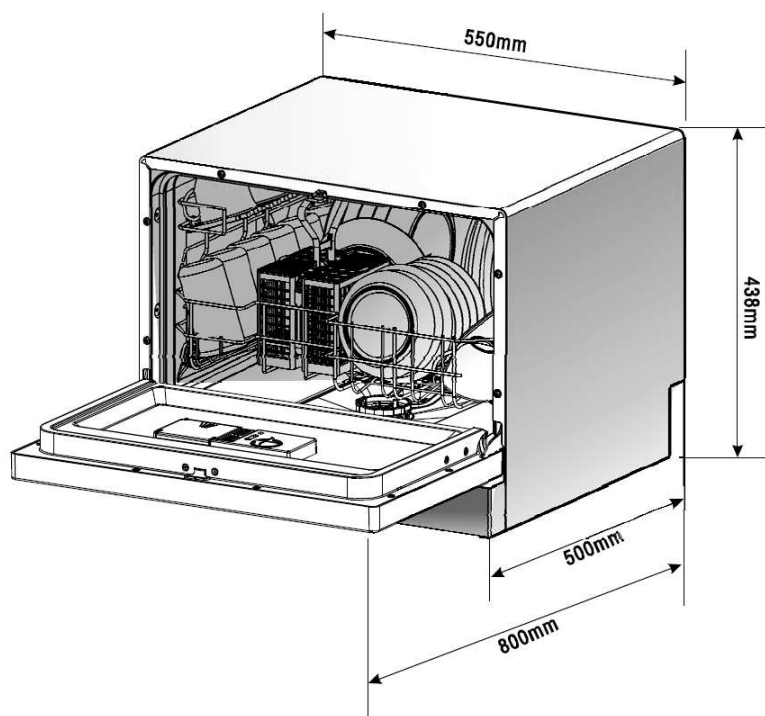

omega dishwasher

60cm white compact dishwasher

DW101WA

finish	white
installation type	freestanding, built-in or benchtop
capacity	6 place settings
wash programs	6
warranty	24 months parts and labour
water	2.5 star
energy	2 stars

FEATURE	DETAILS / BENEFITS
compact and versatile	small enough to fit into the smallest of areas but big enough to provide a perfect wash for up to 6 place settings
can be installed virtually anywhere	whether your renting or living in a granny flat, this dishwasher is easily installed and can be taken with you if you leave
six wash programs	quick 30min wash 40°C soak/pre wash rinse 40°C normal 55°C pots intensive 70°C heavy 60°C
plate size	basket allows up to a 25cm plates
triple filtration system	maintains wash performance and avoids bigger food particles re-entering the wash system
rear fold down plate tines	adds loading flexibility by allowing bigger pots to be washed with ease
two adjustable cup racks	mugs and cups can be washed with ease on this second tier rack
quick wash	lightly soiled plates can be washed in only 30 minutes

omega dishwasher

60cm white compact dishwasher

DW101WA

Technical Specifications

functionality		product details	
place settings	6	overall dimensions H x W x D	438 x 550 x 500
height adjustable top basket	no	installation type	freestanding, benchtop, or built-in
wash temps °C	4 – 40, 55, 60, 65	control	LED push button
delayed start	no	countdown display	no
allowable plate size	25 cm	noise	-
drying efficiency	residual heat dry	weight (gross)	22 kgs
		water	2.5 stars
		energy	2 stars
safety		connection	
lockable controls	no	power requirements	10 amp, 240v
flotation device	yes	water connection	cold water recommended
AquaStop safety hose	no	water pressure	400 to 1000 kpa
		length of hose	1.5 meters
		max water temp °C	60
additional program options		warranty	
half load option	no	parts and labour warranty	24 months
DUALZONE	no		
tablet wash	no		