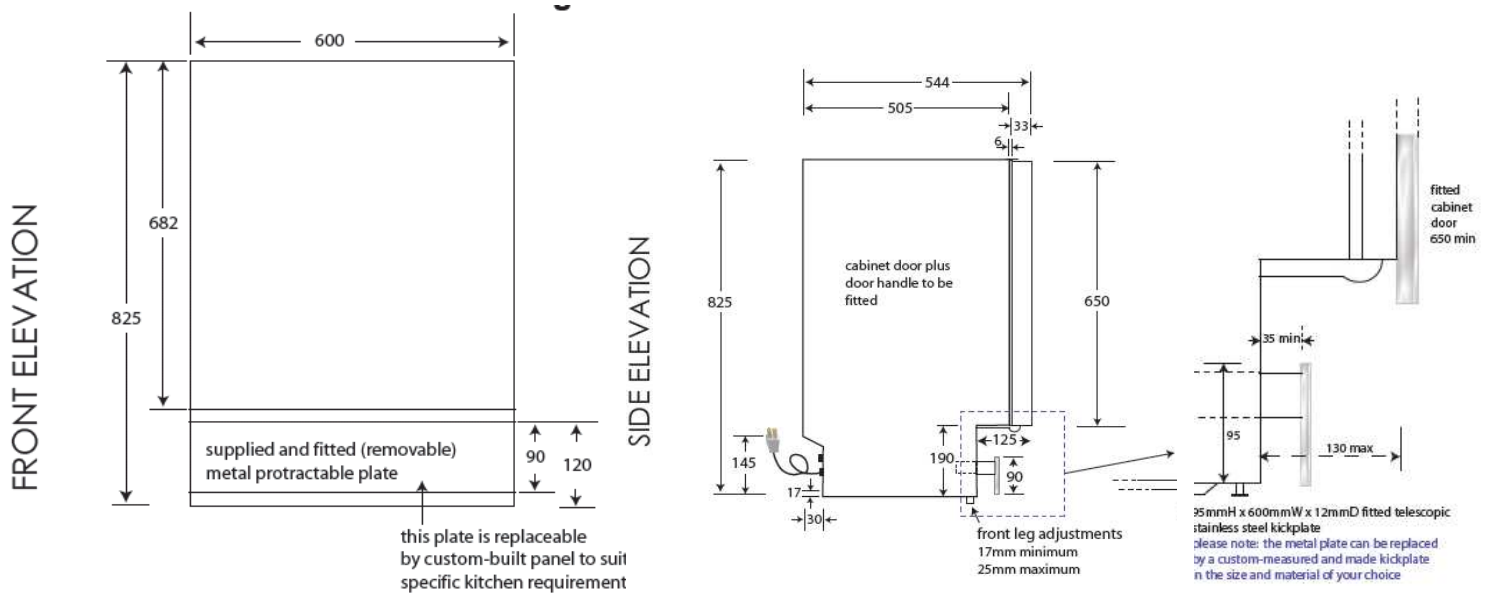

WATER RATING

ENERGY RATING

- \*This model does not come with the door and handle pictured
- \*This model is designed to be integrated using customers own panel and handle
- \*Please see user manual for integration instructions

# omega dishwasher

60cm fully integrated dishwasher\*

OFI603A

functionality	
place settings	14
height adjustable top basket	yes – unloaded adjustable
wash temps °C	4 – 40, 50, 55, 65
delayed start	1 - 24 hours
allowable plate size (bottom basket)	30 cm
allowable plate size (top basket)	21.5cm
drying efficiency	residual heat dry
safety	
lockable controls	no
flotation device	yes
AquaStop safety hose	no
additional program options	
half load option	no
DUALZONE	no
tablet wash	yes

product details	
overall dimensions HxWxD	825 x 600 x 544
installation type	fully integrated – built in
control	concealed
countdown display	no
noise	45dBA
weight (gross)	43kg
water	4 stars
energy	3 stars
connection	
power requirements	10 amp, 240v
water connection	cold water recommended
water pressure	400 to 1000 kpa
length of hose	2 meters
max water temp °C	60
warranty	
parts and labour warranty	24 months