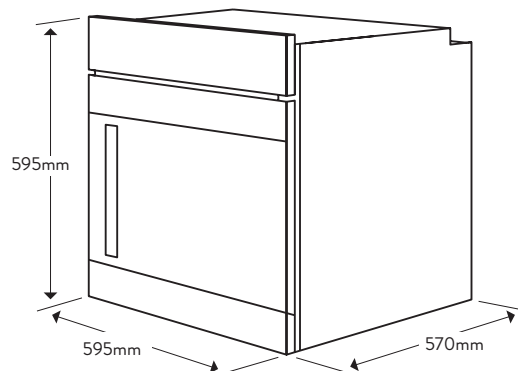

## Dimensions/Weight

Overall Dimensions (mm): 594(h) x 594(w) x 556(d)  
Flush Mount Cut-Out (mm): 597(h) x 598(w)  
Proud Mount Cut-Out (mm): 580(h) x 580(w)  
Weight (37kg):